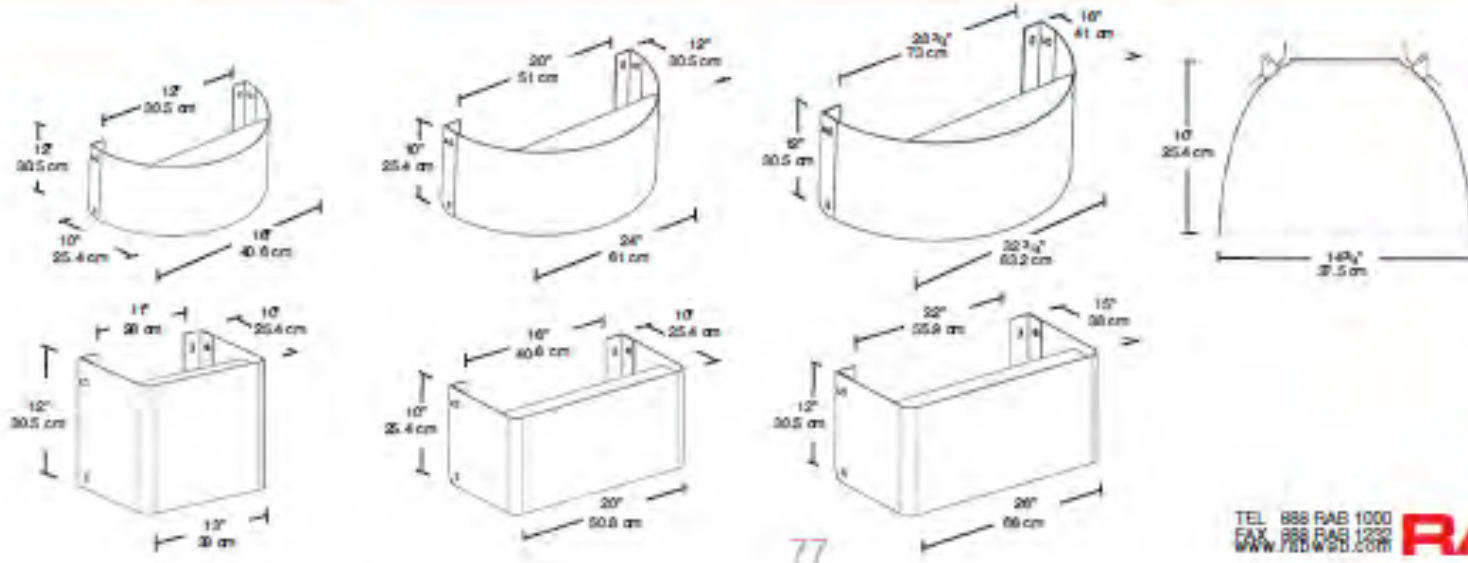

Catalog Numbers

Curved   **Rectangular**
Bronze   **White**   **Bronze**   **White**

SHC1A   SHC1W   SHR1A   SHR1W
Add suffix "CO" for full black cutoff top

Curved   **Rectangular**
Bronze   **White**   **Bronze**   **White**

SHC2A   SHC2W   SHR2A   SHR2W
Add suffix "CO" for full black cutoff top

Curved   **Rectangular**
Bronze   **White**   **Bronze**   **White**

SHC3A   SHC3W   SHR3A   SHR3W
Add suffix "CO" for full black cutoff top

Natural

SHY

Dimensions

TEL 888 RAB 1000
FAX 888 RAB 1332
WWW.RABWEB.COM **RAB**

<http://www.rabweb.com/common/catalog/pages/WSHADE.pdf>