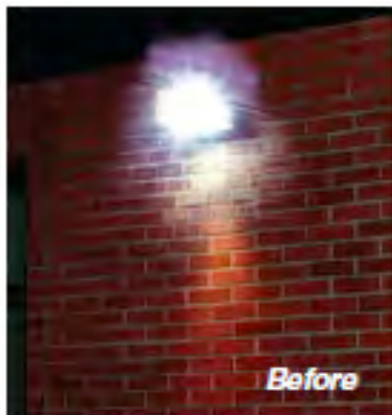

Retrofit Light Shields

Instead of replacing existing lighting, it is much more economical to equip it with a retrofit light shield.

Retrofit light shields are available online for some of the worst light polluting type fixtures; yard blaster, security lighting wall packs, and floodlights.

RAB Lighting Company

<http://www.rabweb.com/common/catalog/pages/WSHADE.pdf>

Shades™

Shades improve the look and light distribution of new, old and mismatched lighting fixtures.

Friendly Lighting
Curved and Rectangular Shades fit over Wallpacks, Floodlights and Vandalproof fixtures

- Shade fits existing RAB Yard Blaster and other manufacturer's Barn Lights
- Fully covers lamp to cut glare & direct light down
- Cover existing fixtures that are worn, unattractive or mismatched. Add vandalproof metal protection.
- Field adjustable light distribution
- Shades add vandalproof metal protection
- Full Cutoff top vents heat, not light
- Stainless steel hardware
- Easy mounting template

Easy Installation & Relamping

1. Attach hanger brackets to wall on each side of fixture. Template provided.
2. Slide shade onto hanger bracket and tighten bolts.

Stop Glare & Light Pollution

Retrofit old fixture to comply with new glare and light pollution laws

Fits Over Fixtures For a Great New Look!

Standard top allows some uplight

Cutoff Top for Fully Shielded Full Cutoff lighting
(depending on shade mounting location)

Yard Blaster Light Distribution

Down Blaster Full Cutoff Light Distribution
45% more light On the job!

35° Cutoff Below Horizontal